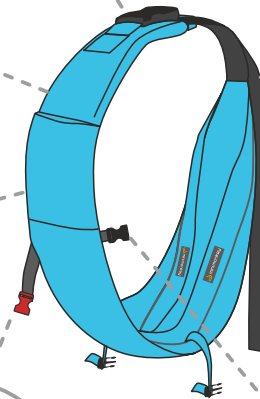

ergonomisch (M-positie)  
en veilig vanaf de geboorte

**Sling Unlimited**

double  
security clip

soft shoulder  
cushion

adjusted  
shoulder strap ->  
one size fits all

pocket for keys,  
credit card etc.

use the strap to  
store the sling ->

strap between  
the legs -> baby is  
secured

adjustable clip ->  
gives the baby the  
support needed

**Sling Unlimited**