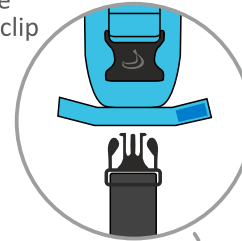

ergonomisch (M-positie)  
en veilig vanaf de geboorte

**Sling Unlimited**

double  
security clip

soft shoulder  
cushion

adjusted  
shoulder strap ->  
one size fits all

pocket for keys,  
credit card etc.

use the strap to  
store the sling ->

strap between  
the legs -> baby is  
secured

adjustable clip ->  
gives the baby the  
support needed

**Sling Unlimited**