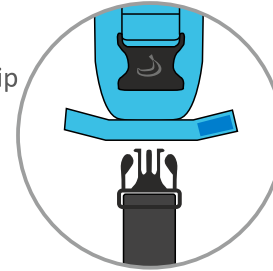

ergonomic (M-position)
and safe from birth

double
security clip

soft shoulder
cushion

adjusted
shoulder strap ->
one size fits all

pocket for keys,
credit card etc.

use the strap to
store the sling ->

strap between
the legs -> baby is
secured

adjustable clip ->
gives the baby the
support needed