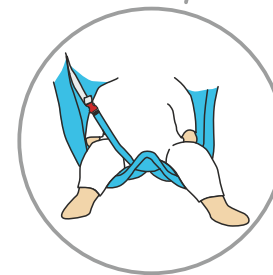

ergonomic (M-position)
and safe from birth

double
security clip

soft shoulder
cushion

adjusted
shoulder strap ->
one size fits all

pocket for keys,
credit card etc.

use the strap to
store the sling ->

strap between
the legs -> baby is
secured

adjustable clip ->
gives the baby the
support needed