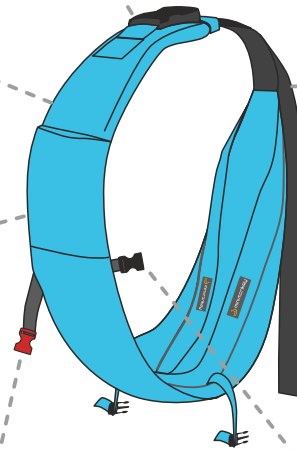

ergonomic (M-position)
and safe from birth

double
security clip

soft shoulder
cushion

adjusted
shoulder strap ->
one size fits all

pocket for keys,
credit card etc.

use the strap to
store the sling ->

strap between
the legs -> baby is
secured

adjustable clip ->
gives the baby the
support needed