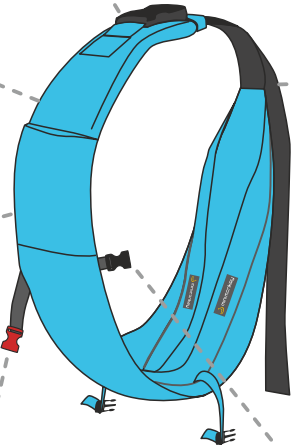

double security clip

soft shoulder cushion

adjusted shoulder strap -> one size fits all

pocket for keys, credit card etc.

use the strap to store the sling -> compact

strap between the legs -> baby is secured

adjustable clip -> gives the baby the support needed