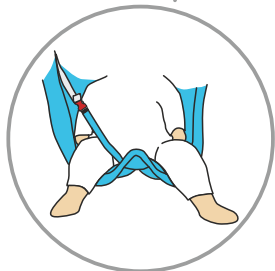

double security clip

soft shoulder cushion

adjusted shoulder strap -> one size fits all

pocket for keys, credit card etc.

use the strap to store the sling -> compact

strap between the legs -> baby is secured

adjustable clip -> gives the baby the support needed