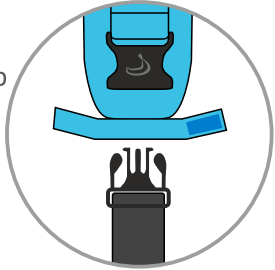

double security clip

soft shoulder cushion

adjusted shoulder strap -> one size fits all

pocket for keys, credit card etc.

use the strap to store the sling -> compact

strap between the legs -> baby is secured

adjustable clip -> gives the baby the support needed