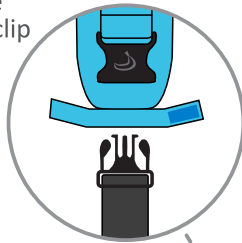

double security clip

soft shoulder cushion

adjusted shoulder strap -> one size fits all

pocket for keys, credit card etc.

use the strap to store the sling -> compact

strap between the legs -> baby is secured

adjustable clip -> gives the baby the support needed

Sling Unlimited