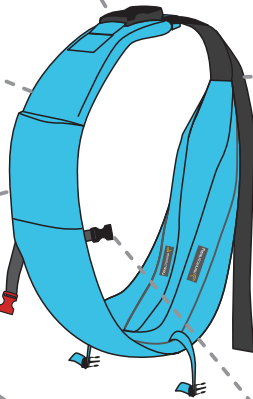

double security clip

soft shoulder cushion

adjusted shoulder strap -> one size fits all

pocket for keys, credit card etc.

use the strap to store the sling -> compact

strap between the legs -> baby is secured

adjustable clip -> gives the baby the support needed

Sling Unlimited