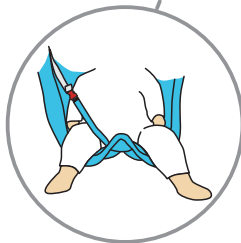

double security clip

soft shoulder cushion

adjusted shoulder strap -> one size fits all

pocket for keys, credit card etc.

use the strap to store the sling -> compact

strap between the legs -> baby is secured

adjustable clip -> gives the baby the support needed

Sling Unlimited