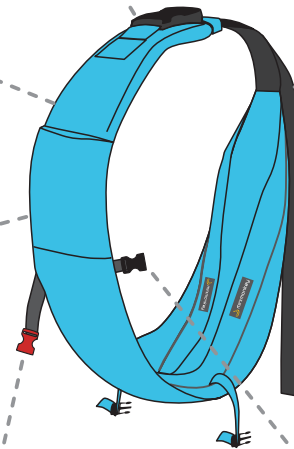

ergonomic (M-position)
and safe from birth

Sling Unlimited

double
security clip

soft shoulder
cushion

adjusted
shoulder strap ->
one size fits all

pocket for keys,
credit card etc.

use the strap to
store the sling ->

strap between
the legs -> baby is
secured

adjustable clip ->
gives the baby the
support needed