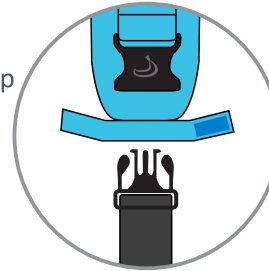

ergonomic (M-position)
and safe from birth

Sling Unlimited

double
security clip

soft shoulder
cushion

adjusted
shoulder strap ->
one size fits all

pocket for keys,
credit card etc.

use the strap to
store the sling ->

strap between
the legs -> baby is
secured

adjustable clip ->
gives the baby the
support needed