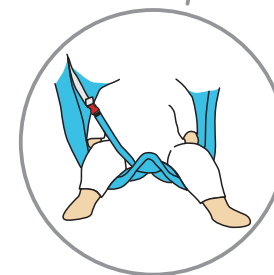

ergonomic (M-position)
and safe from birth

Sling Unlimited

double
security clip

soft shoulder
cushion

adjusted
shoulder strap ->
one size fits all

pocket for keys,
credit card etc.

use the strap to
store the sling ->

strap between
the legs -> baby is
secured

adjustable clip ->
gives the baby the
support needed