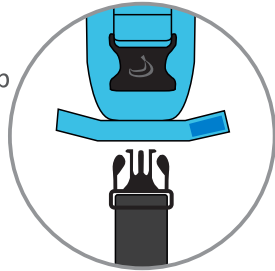

double security clip

soft shoulder cushion

adjusted shoulder strap -> one size fits all

pocket for keys, credit card etc.

use the strap to store the sling -> compact

strap between the legs -> baby is secured

adjustable clip -> gives the baby the support needed