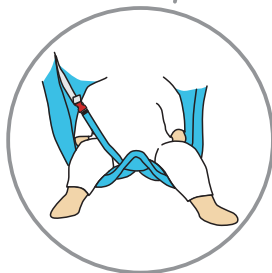

double security clip

soft shoulder cushion

adjusted shoulder strap -> one size fits all

pocket for keys, credit card etc.

use the strap to store the sling -> compact

strap between the legs -> baby is secured

adjustable clip -> gives the baby the support needed