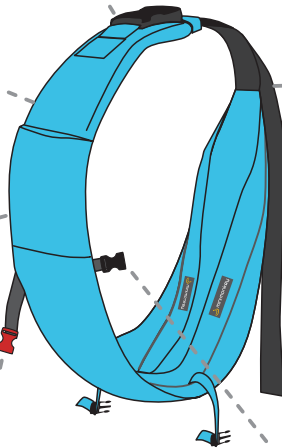

double security clip

soft shoulder cushion

adjusted shoulder strap -> one size fits all

pocket for keys, credit card etc.

use the strap to store the sling -> compact

strap between the legs -> baby is secured

adjustable clip -> gives the baby the support needed